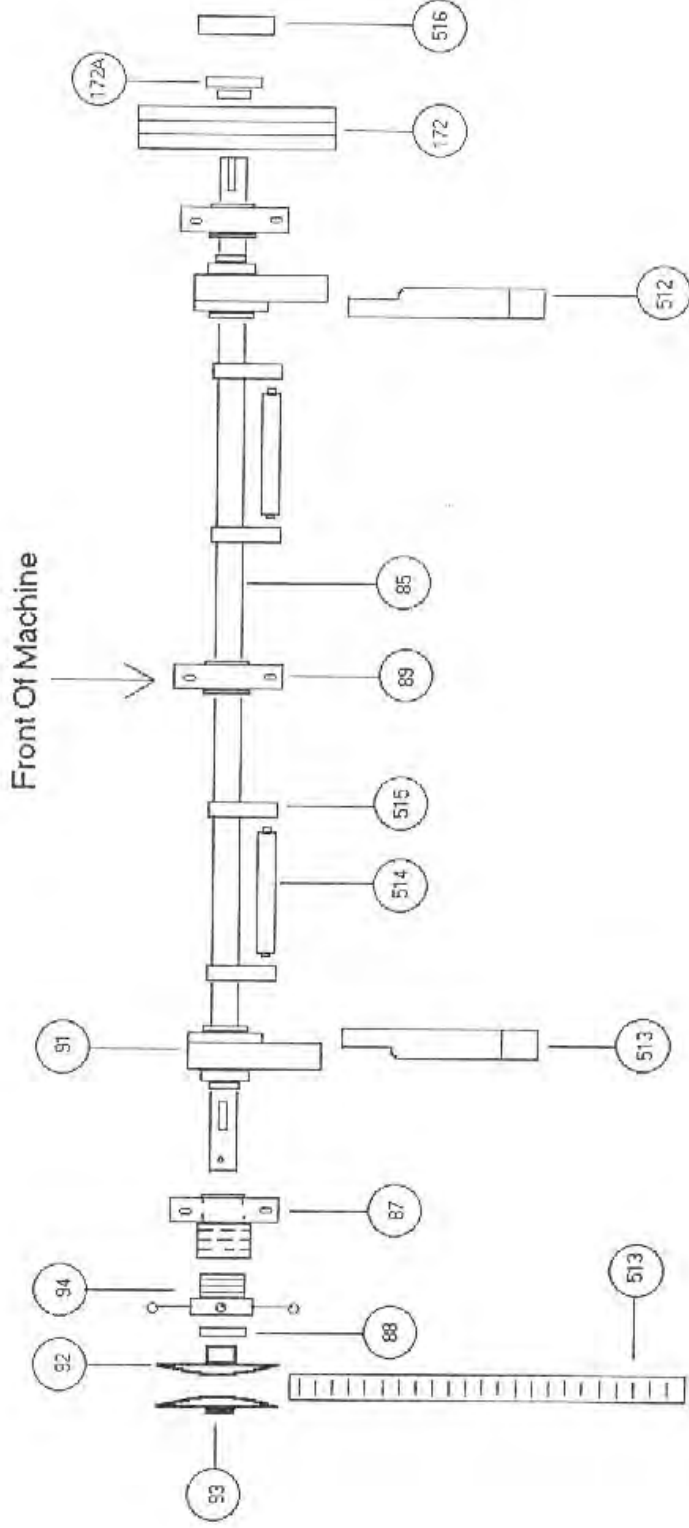

Eccentric Shaft For 60 Series

Rocker Assembly View Brush Style